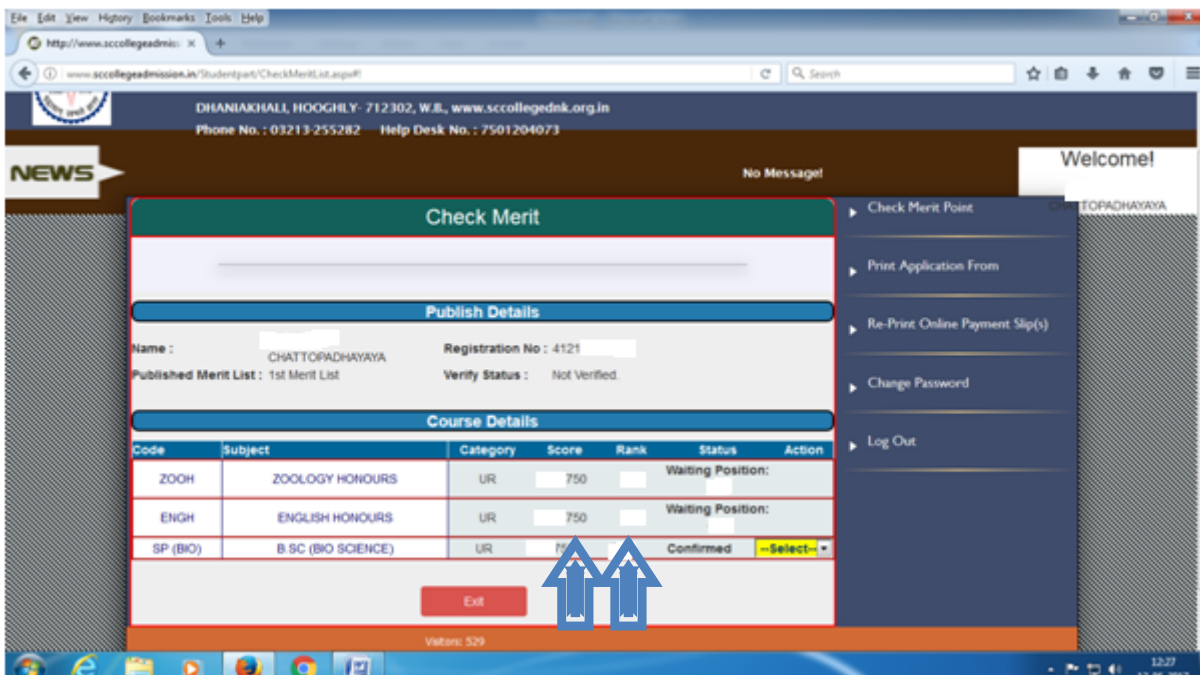

Online Admission Guideline

After getting Confirm **Message** please login by using
Previous **User ID/Registration ID & Password**

Click **Check Merit Point**

Accept any one Confirmed Honours Subject/Course. Click Final Submit & OK

In case of **Pass Course** (General Course), in the place of specific subjects L1, and in the case of **Honours L1** for Pass Subjects, will appear on the screen. Student will have to click and select **L1**, for **Pass Course** and **L1** for **Pass Subjects of Honours Course** otherwise payment option page will not open. **Specific Subjects will be provided after Physical Verification, through Counselling.**

Pass Course students will have to study 2 subjects and the subject combination will be provided through counselling after physical verification at college. Date and time will available at the college website notice board.