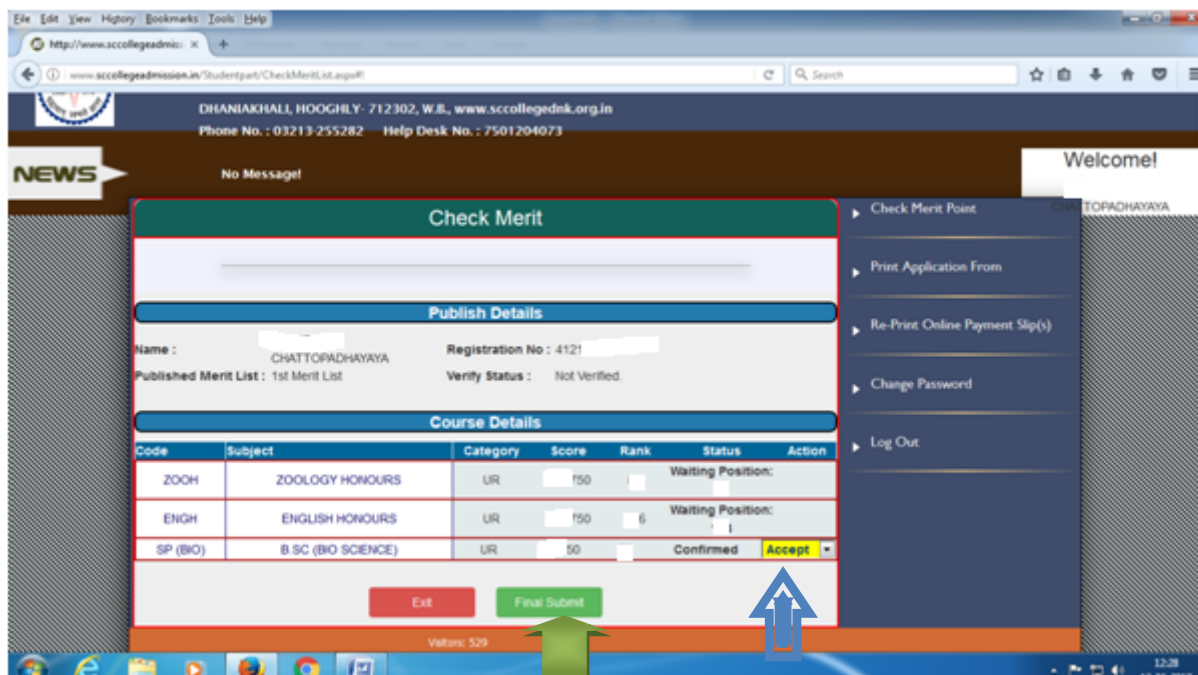

Online Admission Guideline

After getting Confirm **Message** please login by using
Previous **User ID/Registration ID & Password**

Click **Check Merit Point**

Accept any one Confirmed Honours Subject/Course. Click Final Submit & OK

In case of **Pass Course** (General Course), in the place of specific subjects L1, and in the case of **Honours L1** for Pass Subjects, will appear on the screen. Student will have to click and select **L1**, for **Pass Course** and **L1** for **Pass Subjects of Honours Course** otherwise payment option page will not open. **Specific Subjects will be provided after Physical Verification, through Counselling.**

Pass Course students will have to study 2 subjects and the subject combination will be provided through counselling after physical verification at college. Date and time will available at the college website notice board.