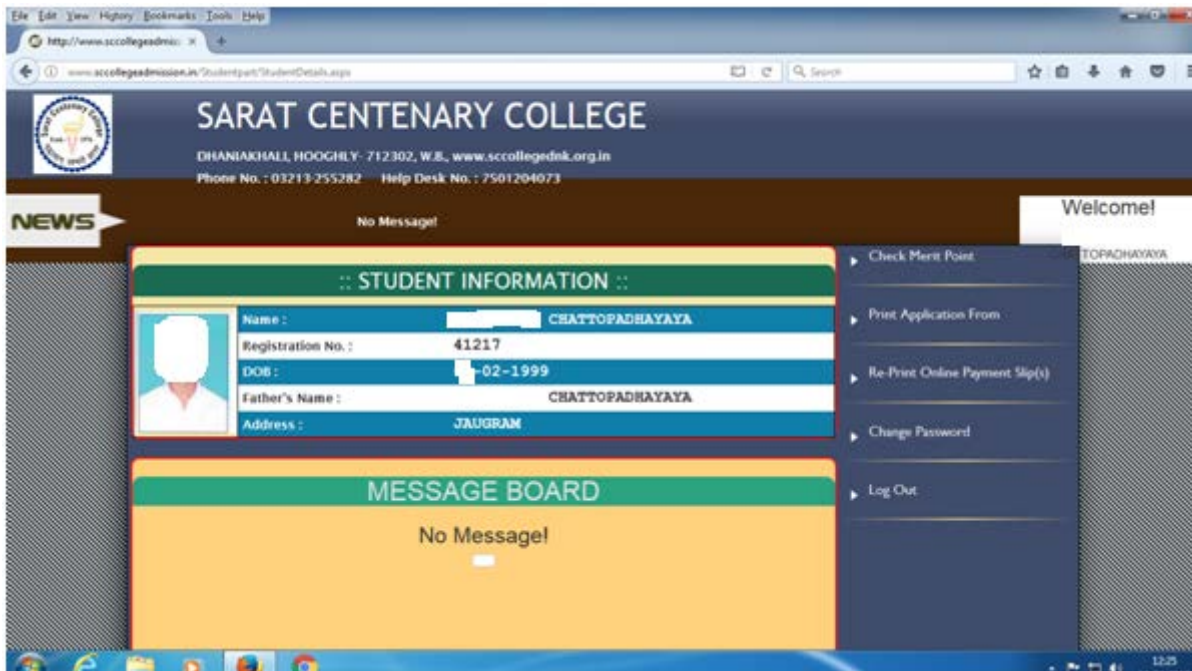

Online Admission Guideline

After getting Confirm **Message** please login by using
Previous **User ID/Registration ID & Password**

Click **Check Merit Point**

Accept any one Confirmed Honours Subject/Course. Click Final Submit & OK

In case of **Pass Course** (General Course), in the place of specific subjects L1, and in the case of **Honours L1** for Pass Subjects, will appear on the screen. Student will have to click and select **L1**, for **Pass Course** and **L1** for **Pass Subjects of Honours Course** otherwise payment option page will not open. **Specific Subjects will be provided after Physical Verification, through Counselling.**

Pass Course students will have to study 2 subjects and the subject combination will be provided through counselling after physical verification at college. Date and time will available at the college website notice board.